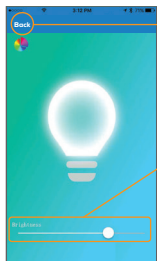

Boca Raton, FL 33432 • USA

HOW to USE the BLUE SKY WIRELESS A19 APP

Press the magnifying glass icon to search for the devices when you install them in your home.

When you have your bulb installed and powered on, it will show a check mark or **CONNECTED**. If a device or connection is not found, it will say **UNCONNECTED**.

Press the **GROUP** button in the top left to go back to the main function screen.

This is the **MAIN FUNCTION** screen. Here you will find the main functions for your Blue Sky Wireless device.

Slide on the circular color dial to choose your desired color.

Tap here to choose a hue.

Tap here to choose a quick color.

Press to activate the main white light.

Tap here to go back to the main color menu.

Slide here to choose brightness.

HOW TO DOWNLOAD YOUR APP

Before installing your **LED Bluetooth® SMART Bulb +** unit, go to our website at www.BlueSkyW.com and go to Apps section. Download the FREE "BSW-A19" app from your respective app store. The app will let you adjust all of the settings and colors on your new **LED Bluetooth® SMART Bulb.**